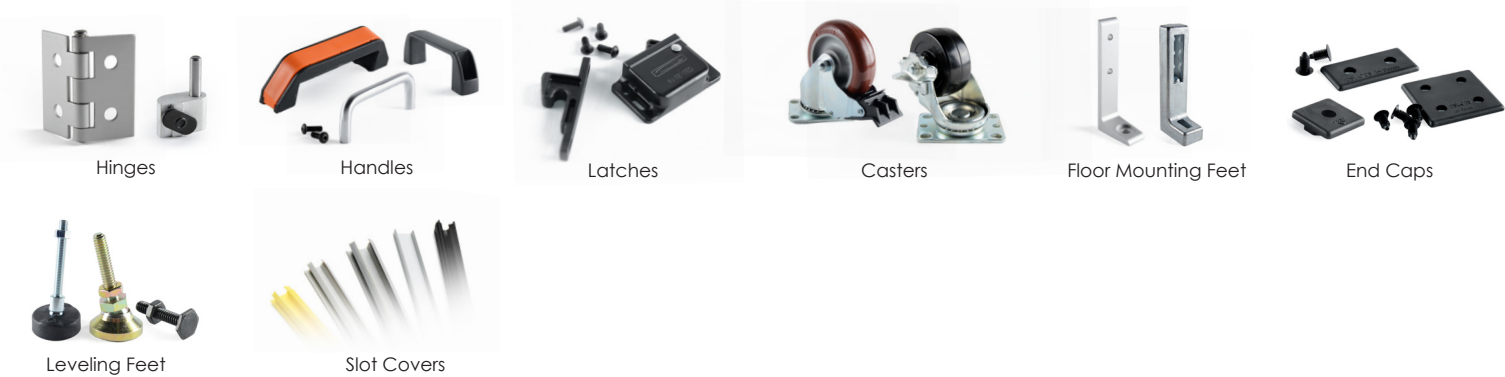

10 Series Profiles

15 Series Profiles

*S - Smooth item number
*G - Grooved item number
*B - Black Anodized item
*Y - Yellow item number

Fractional Brackets / Gussets / Plates

Fractional Fasteners

Fractional Hardware

B-Series

TSLOTS by Bonnell Aluminum B-Series product line is fully compatible with Bosch's product line. Slot widths range from 6mm to 10mm. The B-Series integrates some unique fastening methods – while also overlapping with the fastening methods and components in our TSLOTS fractional line.