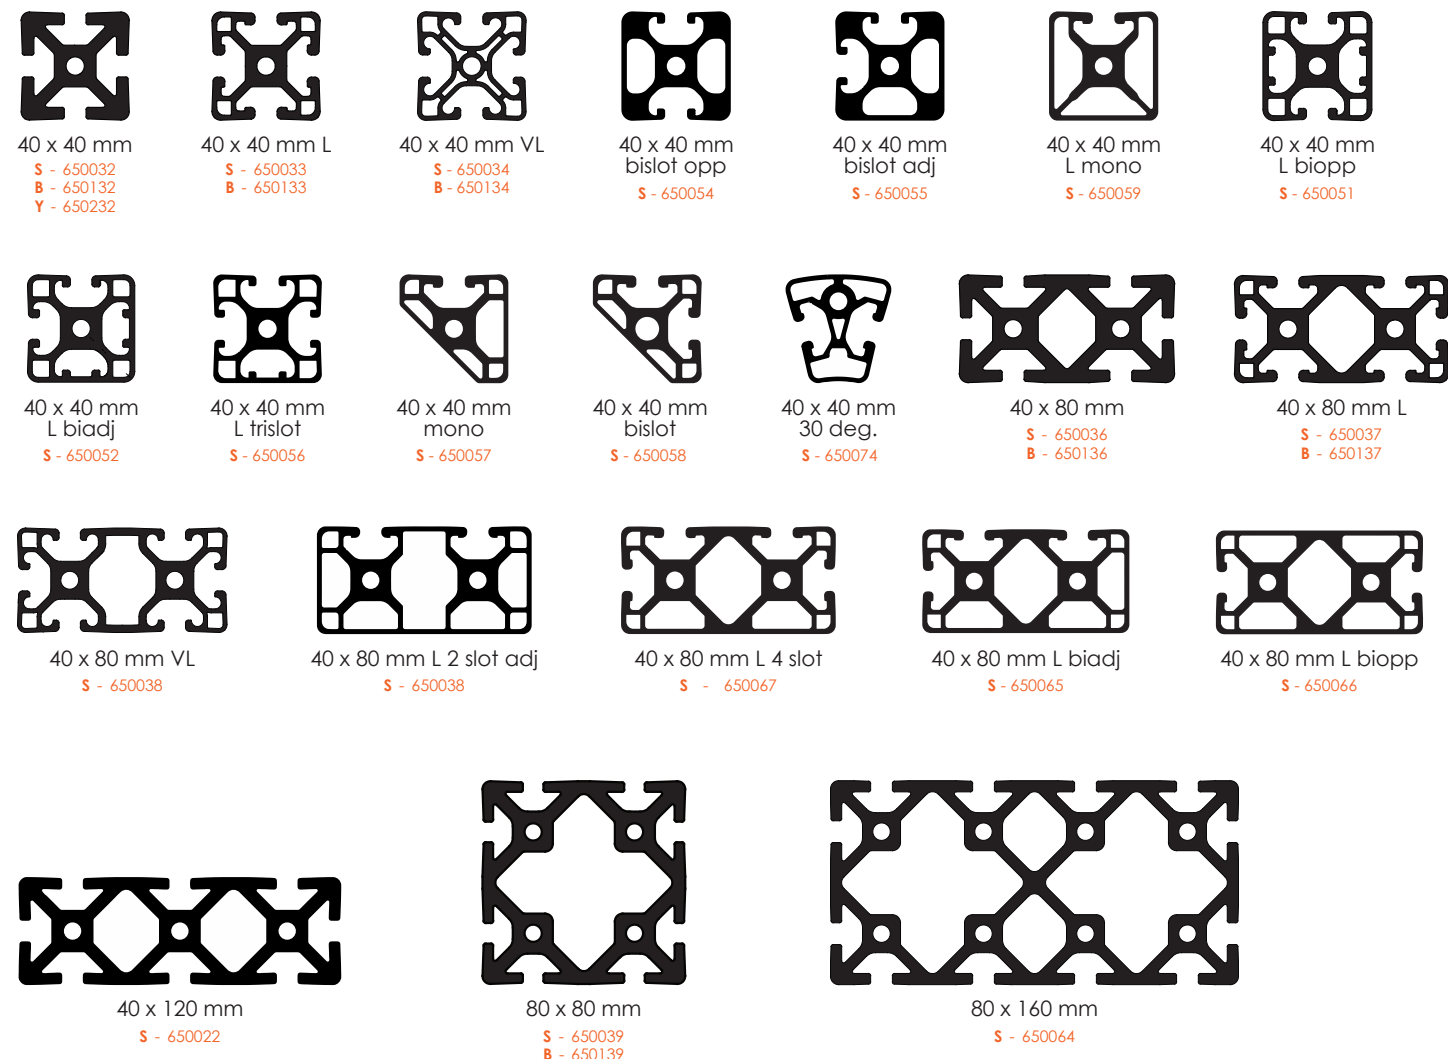

40 Series Profiles