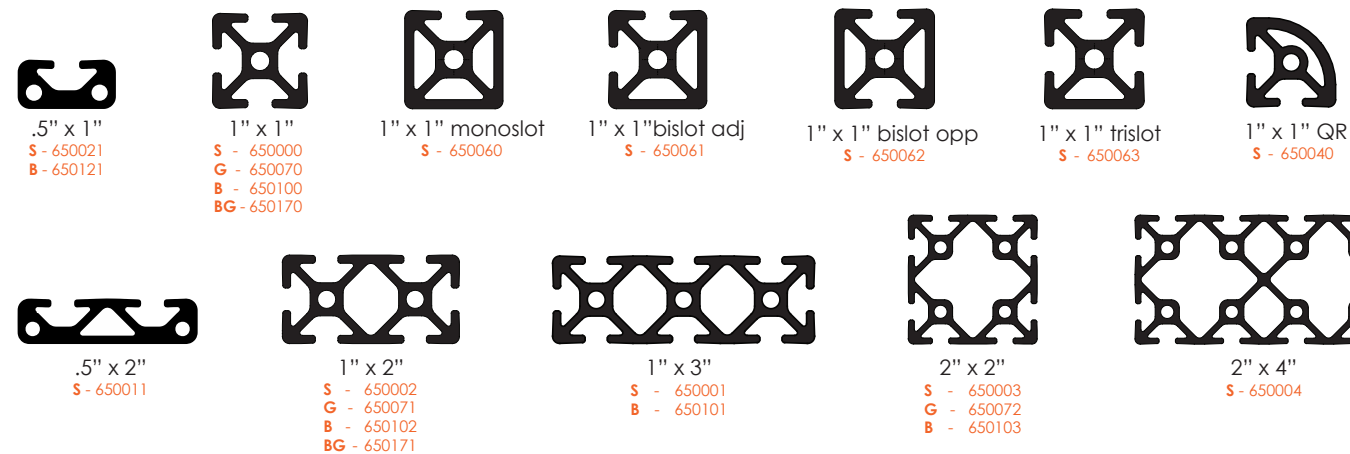

CUSTOM ALUMINUM FRAMING FROM **T S L O T S**®

What do you want to build today?

V.8 - MAY / 22
ISO 9001 REGISTERED

www.tslots.com

T S L O T S®

BY BONNELL ALUMINUM

Fractional

TSLOTS by Bonnell Aluminum offers a large selection of high-quality aluminum extrusions in fractional sizes all made in the USA. Our fractional line is fully compatible with products from other competitors. We offer 10-Series & 15-Series TSLOTS and all the brackets, fasteners, hardware, hinges and stanchions you need to complete your customized project.

10 Series Profiles

15 Series Profiles

*S - Smooth item number
*G - Grooved item number
*B - Black Anodized item
*Y - Yellow item number

Fractional Brackets / Gussets / Plates

Fractional Fasteners

Fractional Hardware

B-Series

TSLOTS by Bonnell Aluminum B-Series product line is fully compatible with Bosch's product line. Slot widths range from 6mm to 10mm. The B-Series integrates some unique fastening methods – while also overlapping with the fastening methods and components in our TSLOTS fractional line.