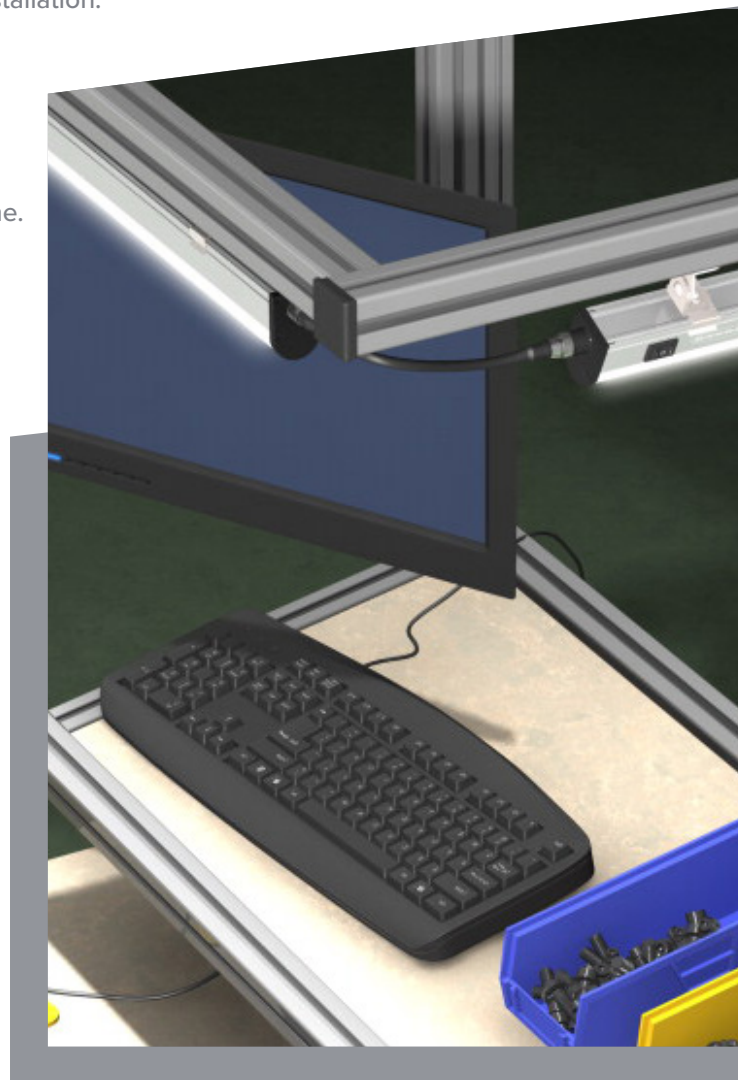

Industrial Lighting

TSLOTS Guarding System

Workstation Illumination

TSLOTS Industrial Light Bar, utilizes advanced LED lighting technology providing high-quality and maintenance-free industrial lighting solutions that will last for years.

Benefits

- High brightness with an even light output for a no-glare glow.
- Eye shields to eliminate visual strain and glare.
- Robust metal housing, shatterproof light cover and easy installation.
- Ideal for work stations, machine lighting, control cabinets and manufacturing lines.
- We offer our LED Lights in 2', 3' and 4' lengths.
- Lights are easy to install onto TSLOTS extrusions.
- Improves visibility and safety in a workplace or on a machine.
- In stock for immediate shipping.
- 2' light provides 1300 lumens
- 3' light provides 1950 lumens
- 4' light provides 2600 lumens