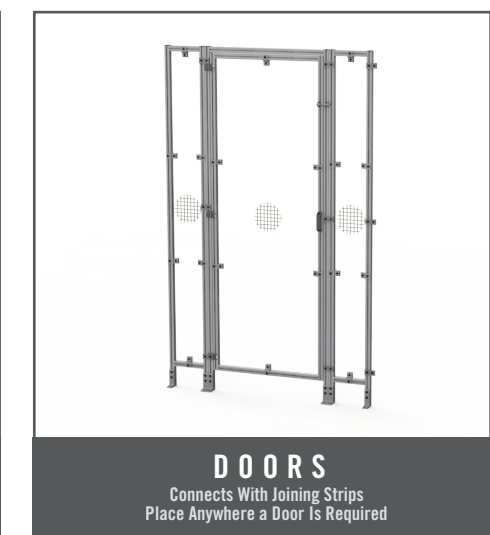

Easy Assembly And Installation

The panels arrive assembled and ready to connect to each other. Simply link them together and fasten to the floor.