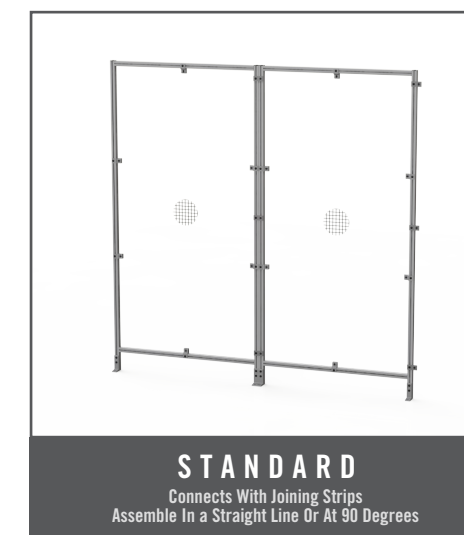

Easy Assembly And Installation

The panels arrive assembled and ready to connect to each other. Simply link them together and fasten to the floor.