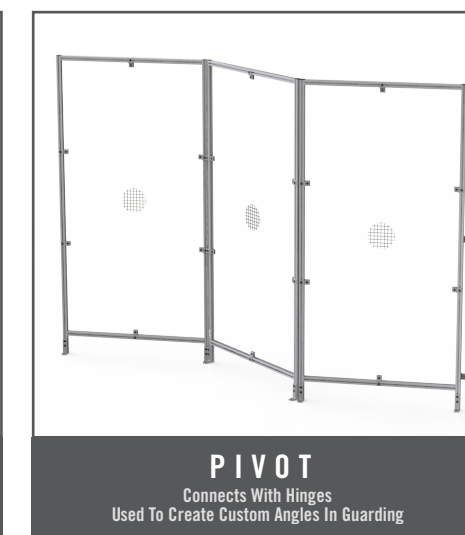

Easy Assembly And Installation

The panels arrive assembled and ready to connect to each other. Simply link them together and fasten to the floor.